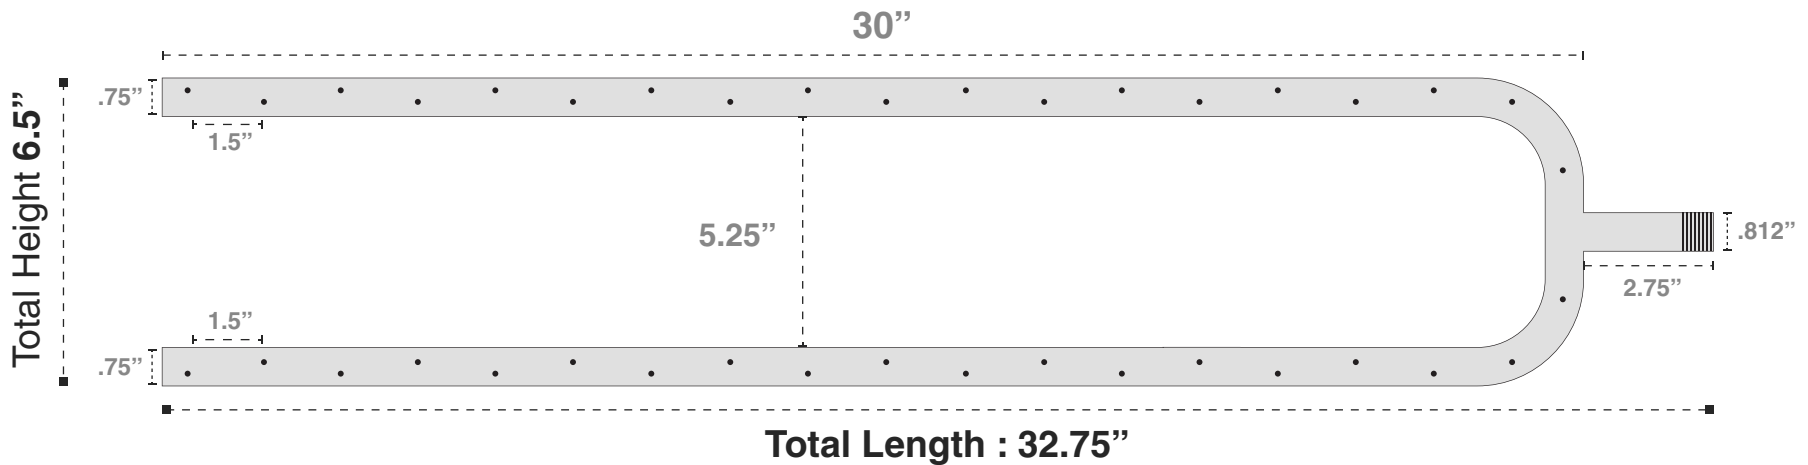

# 30" Stainless Steel Dual Burner

**LP Kits BTU : 150K**

Glaz Chips™ Fire Glass recommends dual burners and o-rings be installed and serviced by certified professionals in the U.S. by NFI (National Fireplace Institute). Instructions for burners are enclosed in your packaging. If however they are not, Glaz Chips™ Fire Glass will be more than happy to send you a copy from its manufacturer. The information provided in this document is solely to represent the dimensions of stainless steel dual burners & o-rings for fireplaces and/or fire pits and therefore are not installation instructions. Glaz Chips™ Fire Glass is not liable for any accident or injury caused due to installation by either the purchaser or professional installer.