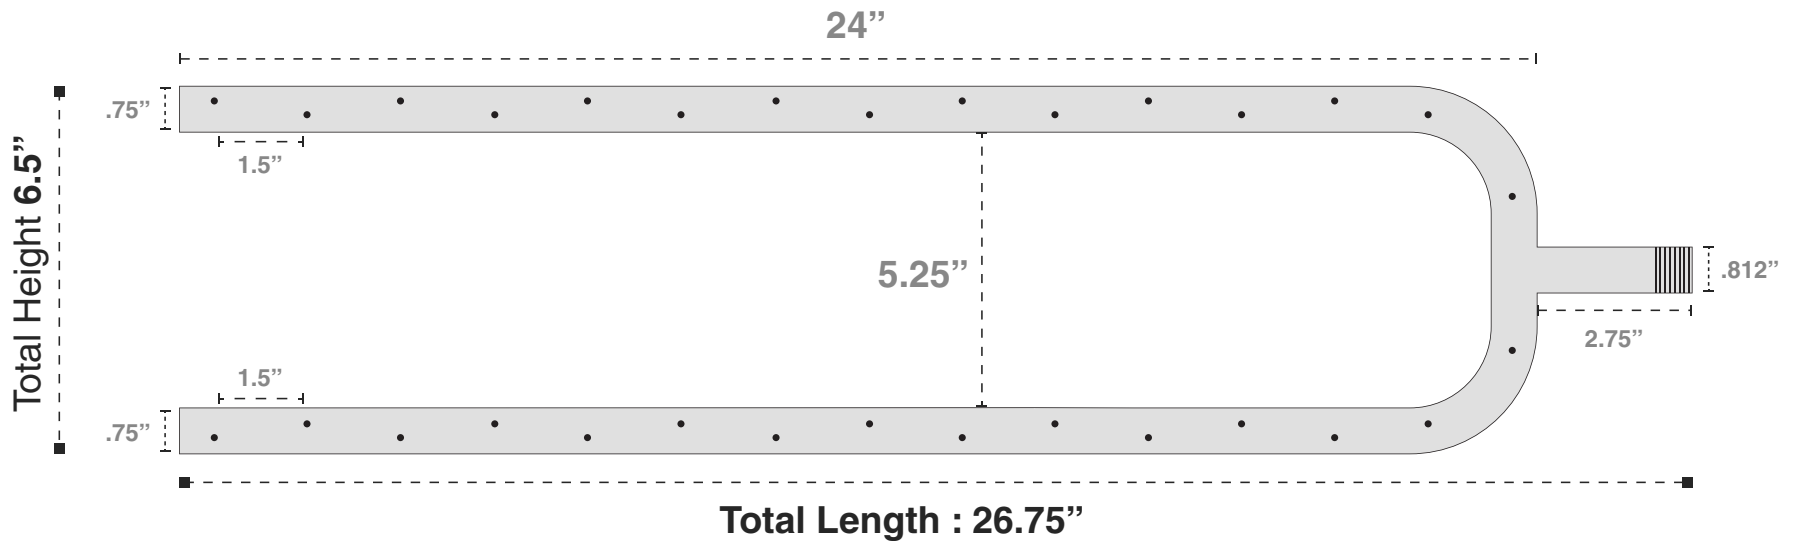

18" Stainless Steel Pan

Glaz Chips™ Fire Glass recommends dual burners and o-rings be installed and serviced by certified professionals in the U.S. by NFI (National Fireplace Institute). Instructions for burners are enclosed in your packaging. If however they are not, Glaz Chips™ Fire Glass will be more than happy to send you a copy from its manufacturer. The information provided in this document is solely to represent the dimensions of stainless steel dual burners & o-rings for fireplaces and/or fire pits and therefore are not installation instructions. Glaz Chips™ Fire Glass is not liable for any accident or injury caused due to installation by either the purchaser or professional installer.

24" Stainless Steel Dual Burner

LP Kits BTU : 90K

Glaz Chips™ Fire Glass recommends dual burners and o-rings be installed and serviced by certified professionals in the U.S. by NFI (National Fireplace Institute). Instructions for burners are enclosed in your packaging. If however they are not, Glaz Chips™ Fire Glass will be more than happy to send you a copy from its manufacturer. The information provided in this document is solely to represent the dimensions of stainless steel dual burners & o-rings for fireplaces and/or fire pits and therefore are not installation instructions. Glaz Chips™ Fire Glass is not liable for any accident or injury caused due to installation by either the purchaser or professional installer.