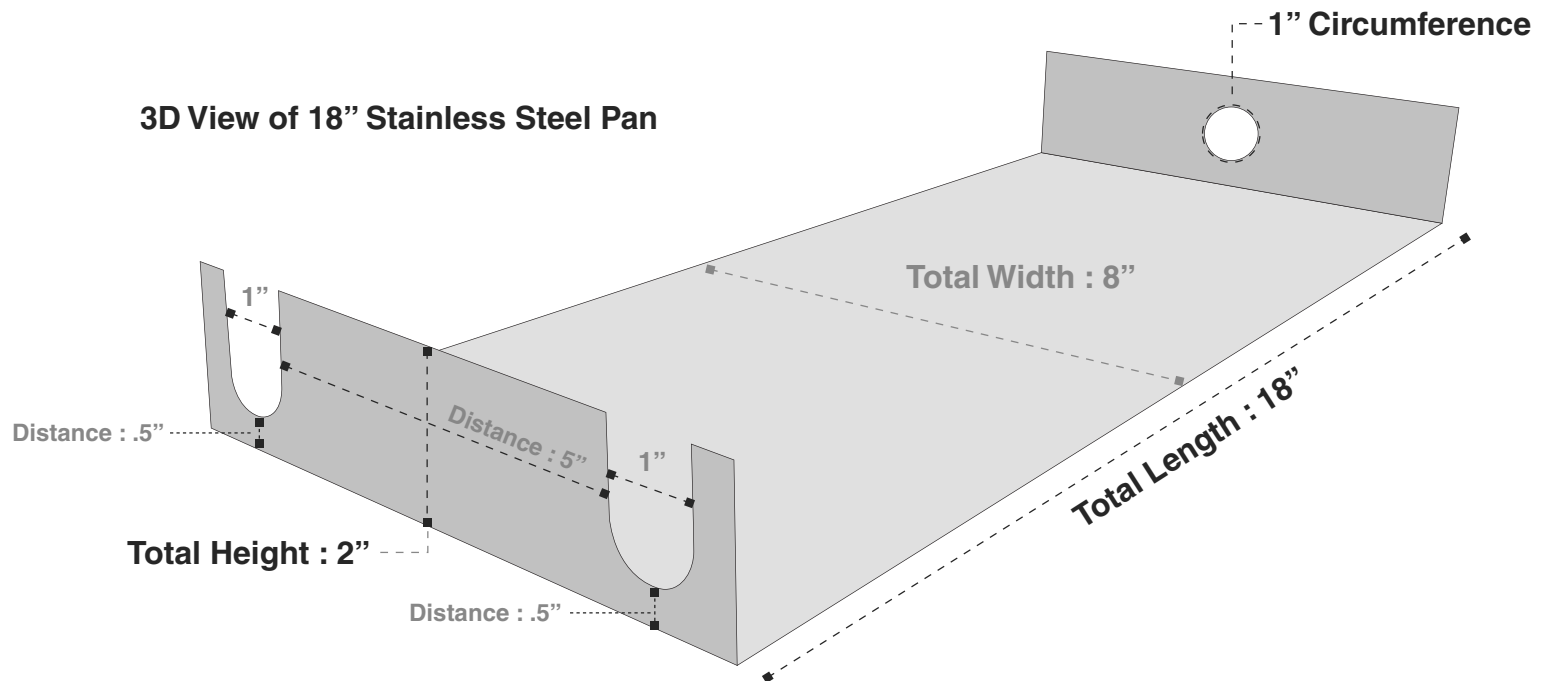

18" Stainless Steel Pan

Glaz Chips™ Fire Glass recommends dual burners and o-rings be installed and serviced by certified professionals in the U.S. by NFI (National Fireplace Institute). Instructions for burners are enclosed in your packaging. If however they are not, Glaz Chips™ Fire Glass will be more than happy to send you a copy from its manufacturer. The information provided in this document is solely to represent the dimensions of stainless steel dual burners & o-rings for fireplaces and/or fire pits and therefore are not installation instructions. Glaz Chips™ Fire Glass is not liable for any accident or injury caused due to installation by either the purchaser or professional installer.

24" Stainless Steel Dual Burner

LP Kits BTU : 90K

Glaz Chips™ Fire Glass recommends dual burners and o-rings be installed and serviced by certified professionals in the U.S. by NFI (National Fireplace Institute). Instructions for burners are enclosed in your packaging. If however they are not, Glaz Chips™ Fire Glass will be more than happy to send you a copy from its manufacturer. The information provided in this document is solely to represent the dimensions of stainless steel dual burners & o-rings for fireplaces and/or fire pits and therefore are not installation instructions. Glaz Chips™ Fire Glass is not liable for any accident or injury caused due to installation by either the purchaser or professional installer.