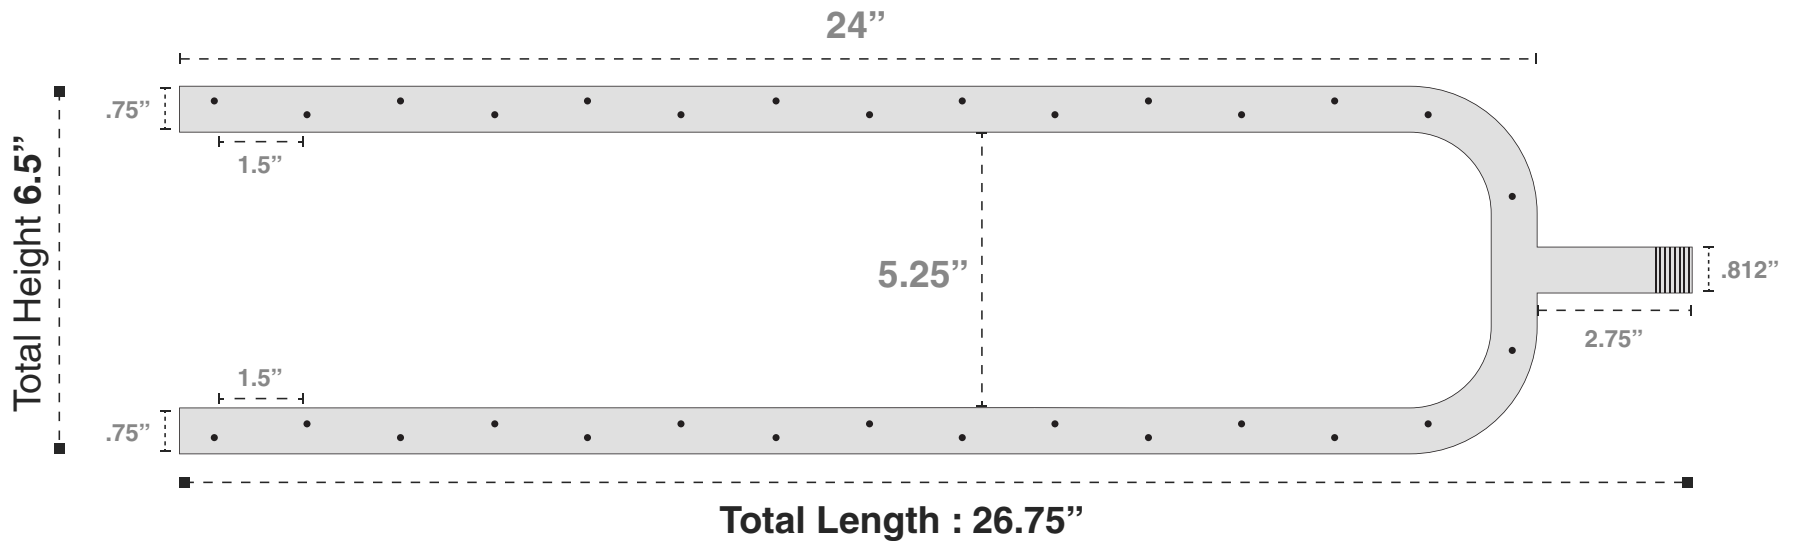

24" Stainless Steel Dual Burner

LP Kits BTU : 90K

Glaz Chips™ Fire Glass recommends dual burners and o-rings be installed and serviced by certified professionals in the U.S. by NFI (National Fireplace Institute). Instructions for burners are enclosed in your packaging. If however they are not, Glaz Chips™ Fire Glass will be more than happy to send you a copy from its manufacturer. The information provided in this document is solely to represent the dimensions of stainless steel dual burners & o-rings for fireplaces and/or fire pits and therefore are not installation instructions. Glaz Chips™ Fire Glass is not liable for any accident or injury caused due to installation by either the purchaser or professional installer.