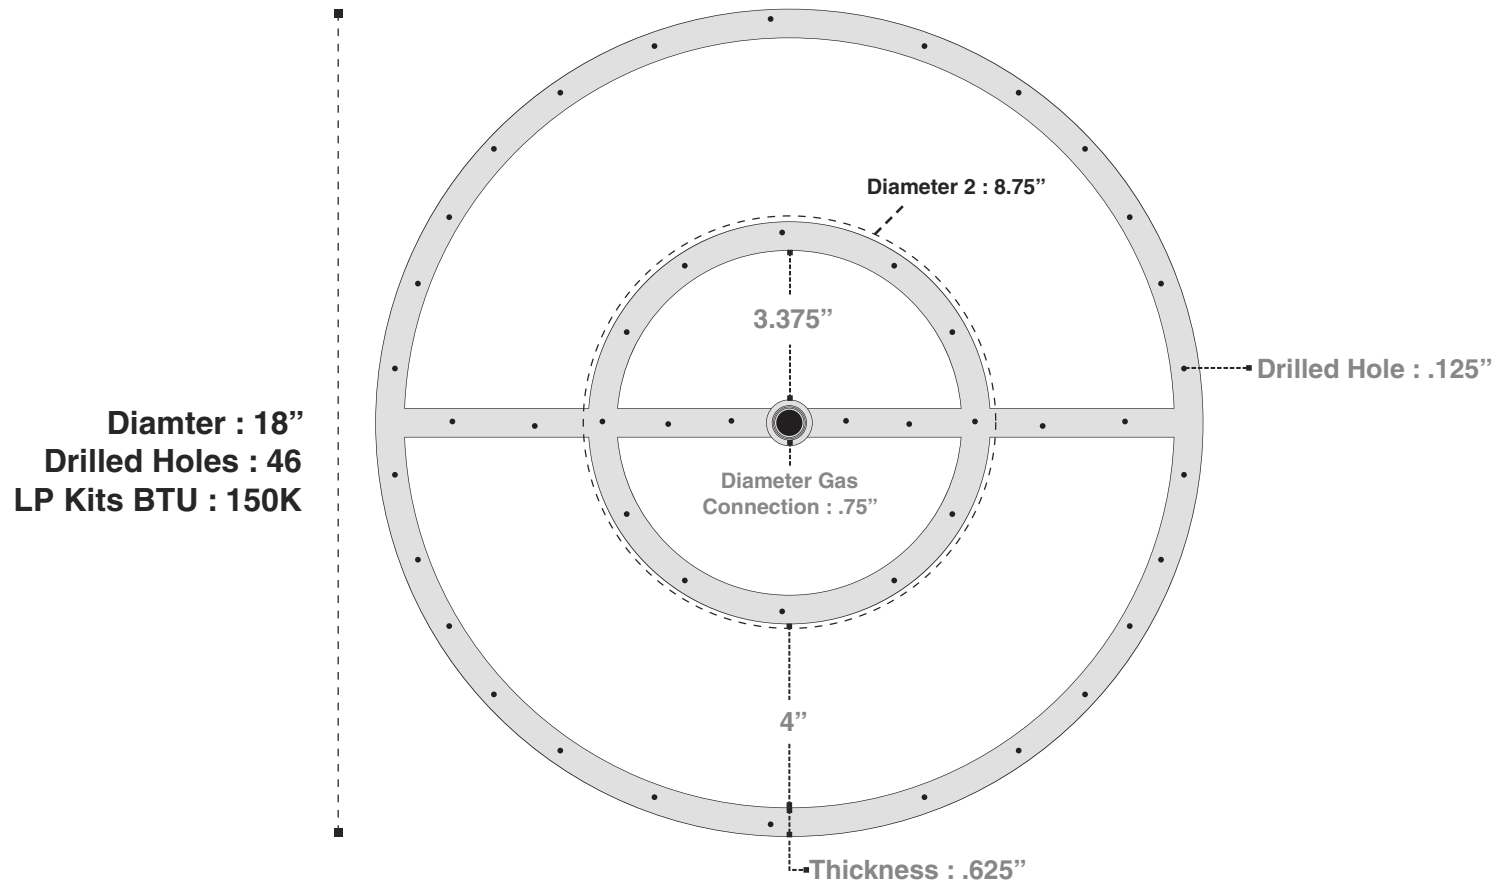

18" Stainless Steel O-Ring

Glaz Chips™ Fire Glass recommends dual burners and o-rings be installed and serviced by certified professionals in the U.S. by NFI (National Fireplace Institute). Instructions for burners are enclosed in your packaging. If however they are not, Glaz Chips™ Fire Glass will be more than happy to send you a copy from its manufacturer. The information provided in this document is solely to represent the dimensions of stainless steel dual burners & o-rings for fireplaces and/or fire pits and therefore are not installation instructions. Glaz Chips™ Fire Glass is not liable for any accident or injury caused due to installation by either the purchaser or professional installer.