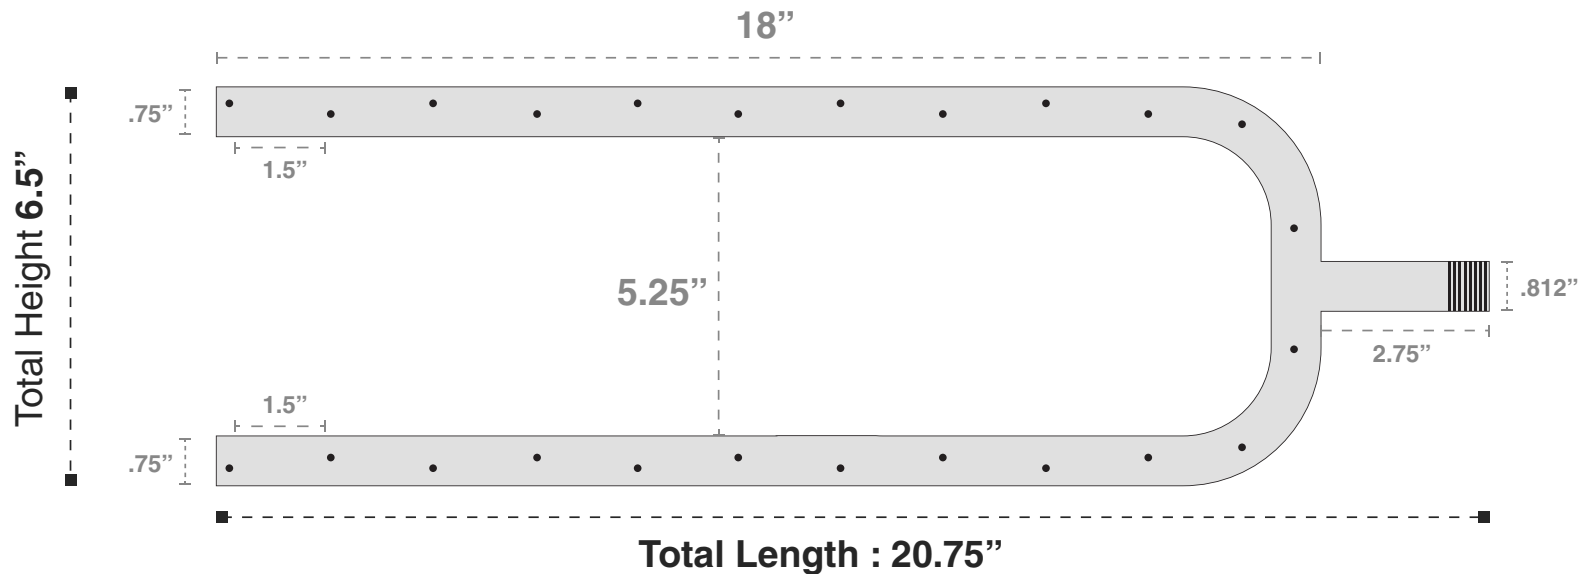

# 18" Stainless Steel Dual Burner

**LP Kits BTU : 90K**

Glaz Chips™ Fire Glass recommends dual burners and o-rings be installed and serviced by certified professionals in the U.S. by NFI (National Fireplace Institute). Instructions for burners are enclosed in your packaging. If however they are not, Glaz Chips™ Fire Glass will be more than happy to send you a copy from its manufacturer. The information provided in this document is solely to represent the dimensions of stainless steel dual burners & o-rings for fireplaces and/or fire pits and therefore are not installation instructions. Glaz Chips™ Fire Glass is not liable for any accident or injury caused due to installation by either the purchaser or professional installer.